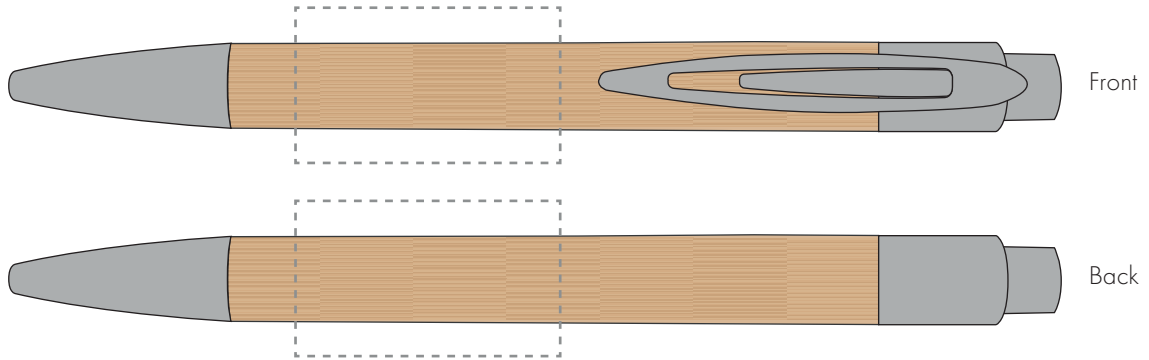

Your Ref:  
Our Ref:

Quantity:  
Version: 1

Product Code: TPC916101  
Product Colour: BAMBOO

**PRINTING CONCERNS:**

We stock this item in the following colours

**PANTONE REFERENCE(S)**

- Colour 1
- Colour 2
- Colour 3
- Colour 4

ARTWORK SCALE 100%

ARTWORK SCALE 100%  
Standard Print Area:  
35mm x 20mm

Product Image for visualisation  
- colours may vary

The dashed line is to demonstrate print area and will not appear on your printed item